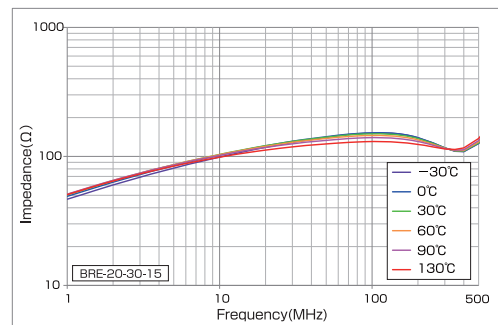

● Impedance Property vs. Temperature