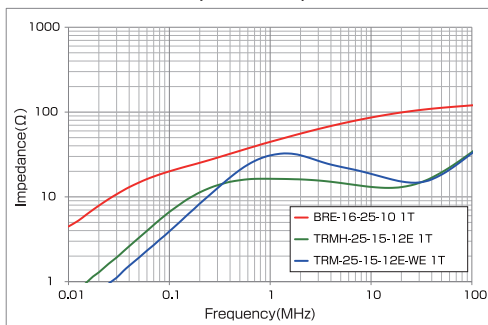

Properties

● Impedance Property

< BRE ,TRMH ,TRM >